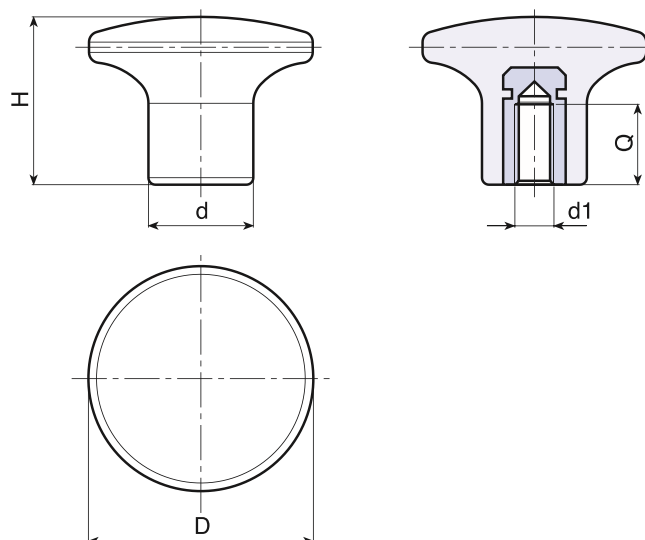

## MUSHROOM KNOB WITH FEMALE THREADED INSERT

**Material:**  
Reinforced polyamide.  
Oils and greases resistant.

**Surface:**  
Satin.

**Colour:**  
Black (RAL 9011).

**Main Insert:**  
Brass blind threaded bush (tolerance 6H).

	art.	D	H	d	d1	Q	g
●	I11722.TM0401	22	17	11	M04	9,5	6
●	I11722.TM0501	22	17	11	M05	8	6
●	I11722.TM0601	22	17	11	M06	8	6
●	I11726.TM0501	26	20,5	13	M05	15,5	9
●	I11726.TM0601	26	20,5	13	M06	13	9
●	I11726.TM0801	26	20,5	13	M08	13	10
●	I11732.TM0501	32	24	15	M05	8	12
●	I11732.TM0601	32	24	15	M06	8	12
●	I11732.TM0801	32	24	15	M08	13	14
●	I11745.TM0801	45	32	21	M08	13	32
●	I11745.TM1001	45	32	21	M10	13	33
●	I11745.TM1201	45	32	21	M12	17	34