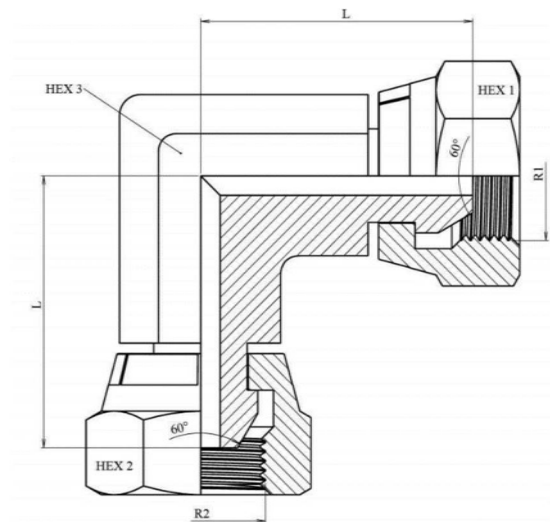

L-idom BB BSPP-BSPP

90° Elbow BSP swivel female-BSP swivel female forge

R1	R2	L	HEX 1	HEX 2	HEX 3
1/4" BSP	1/4" BSP	26	19	19	14
3/8" BSP	3/8" BSP	27	22	22	19
1/2" BSP	1/2" BSP	35	27	27	22
3/4" BSP	3/4" BSP	38	32	32	27
1" BSP	1" BSP	44	41	41	36
1"1/4 BSP	1"1/4 BSP	49	50	50	46
1"1/2 BSP	1"1/2 BSP	61	55	55	50