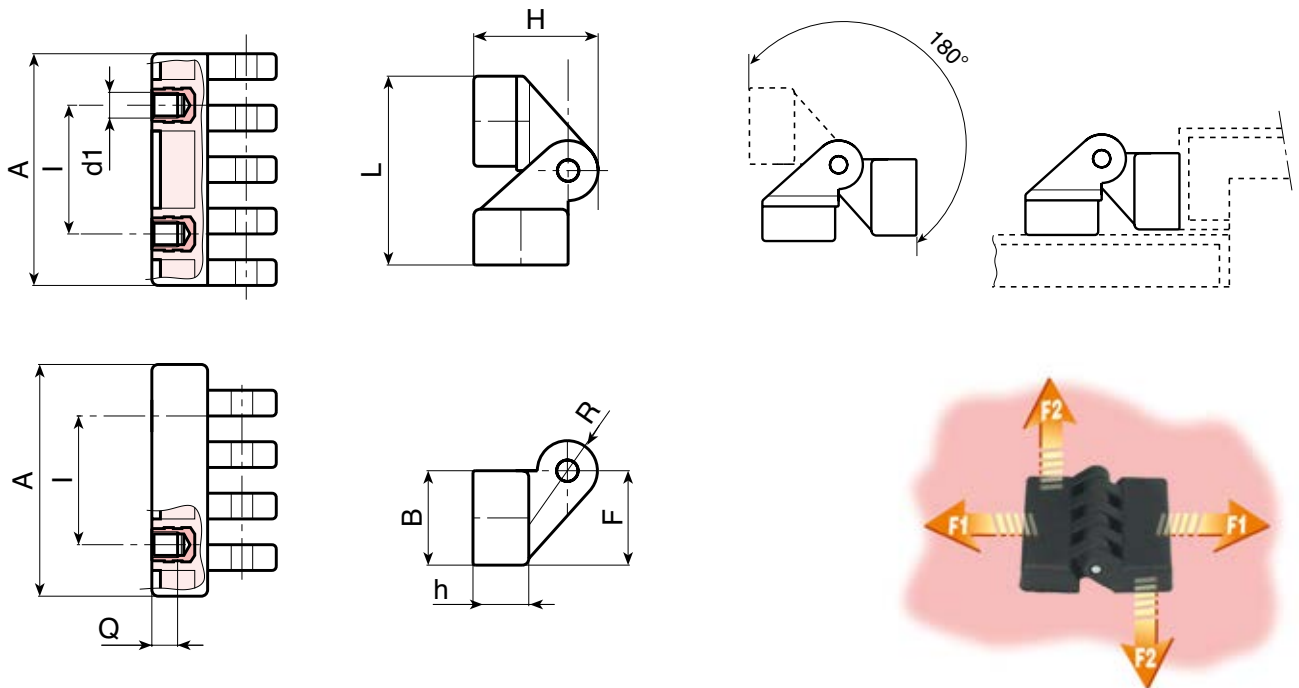

# UNIVERSAL HINGE WITH FEMALE THREADED INSERT FOR MOUNTING ON ANGULAR DOOR

- Zinc plated steel pin.
- Brass blind threaded bush (tolerance 6H).
- (\*) Zinc plated steel blind threaded bush. (tolerance 6H)

**SPECIAL REQUESTS:**

- None.

art.	I	C	A	B	L	F	h	h1	H	d	R	d1 6H	Q	Δ g	F1 (N)	F2 (N)
● <b>045230.TM0501</b>	15	18	30	17	36	18	11	19	25	4	11	<b>M05</b>	8	26	1180	1130
● <b>045254.TM0601</b>	30	22	54	21	44	22	13	22	30	5	15	<b>M06</b>	7	58	1520	2980
● <b>045278.TM0801</b>	42	32	78	30	62	30	18	31	42	8	21	<b>(*) M08</b>	10	178	885	2875